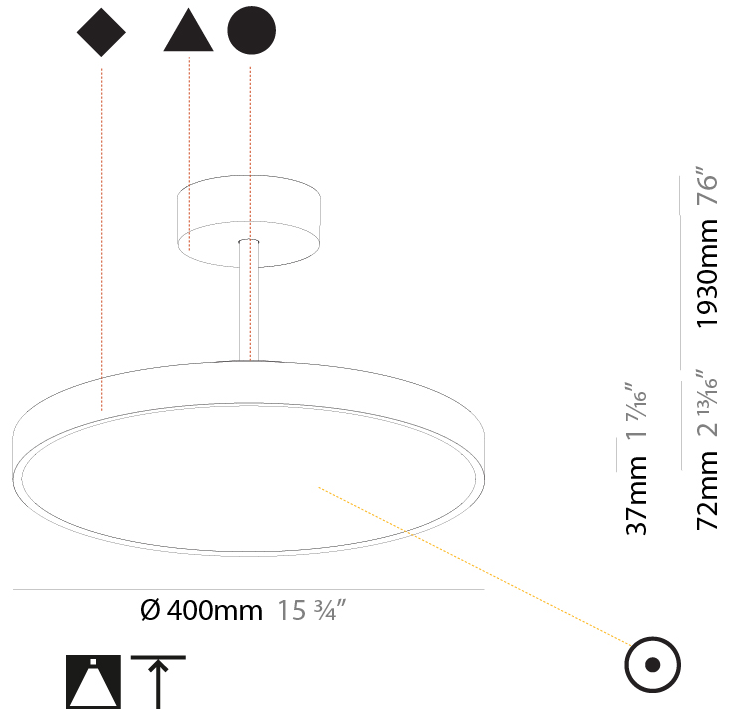

GENERAL

Series: Sign Diva Tube
Subseries: Sign Diva Tube
Partner: Prolicht
Division: Architectural
Installation: Suspension
Product Type: Pendant
Mounting Location: Ceiling
Light Distribution: Direct

PHYSICAL

Shape: Round
Diameter (mm): 400
Diameter (in): 15 3/4
Height (mm): 72
Height (in): 2 13/16
Max. Overall Height (mm): 2002
Max. Overall Height (in): 78 13/16
Weight (kg): 2.888
Weight (lbs): 6.366
Diffuser: PMMA - Opal / Micro-Prism / Sparkling Secret / Vintage Industrial
Fixture Finish: SSR / BKV / CWI / CRY / HAB / UFT / ITA / RUA / FTG / MYG / LOD / PUS / FRO / FUP / KIA / POP / BLS / SPG / MEY / GOH / CHC / COM / ABZ / JAG / OBR / MOS / ROR
Fixture Material: PMMA / Extruded Aluminum / Steel

ELECTRICAL

Lamp Type: LED (Zhaga Standard)
Input Wattage (W): 17
Total Output Wattage (W): 16
Dimming: Tri-Mode (Non-Dimming and Phase Dimming (120Vac only) and 0-10V Dimming)
Driver Included: Yes
Driver Location: Integrated
Driver Type: Constant Current - Universal
Driver Class: Class 2
Input Voltage (V): 120 - 277
Constant Current (MA): 500

LED

Color Temperature (*K): 2700 / 3000 / 3500 / 4000
Max. Delivered Lumen (lm): 1807 / 1943 / 1951 / 1991
Nominal Lumen (lm): 2250 / 2450 / 2430 / 2480
CRI: >90 CRI
Lamp Life (hrs): 50000

OPTICAL

RATINGS AND CERTIFICATIONS

Certified By: Certified for North American Standards
IP rating: IP20